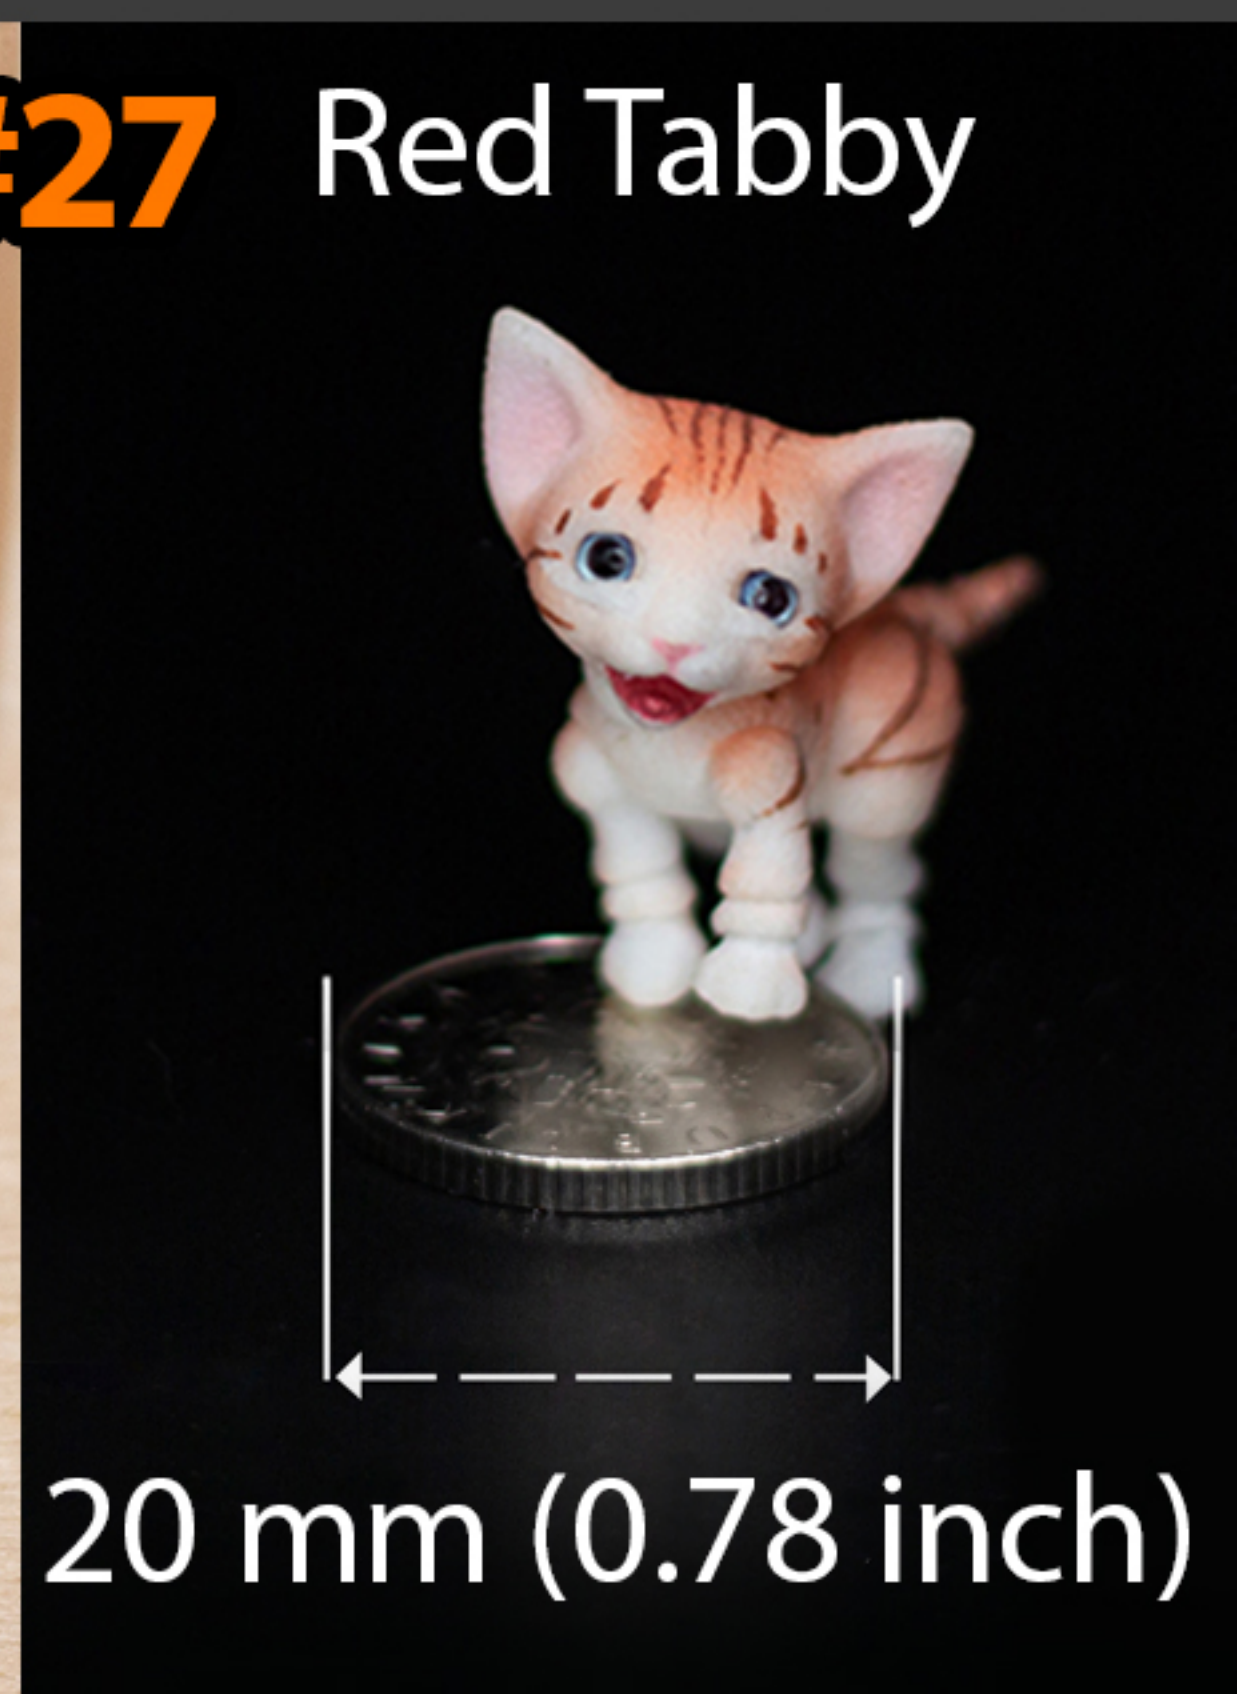

#27 Red Tabby

20 mm (0.78 inch)