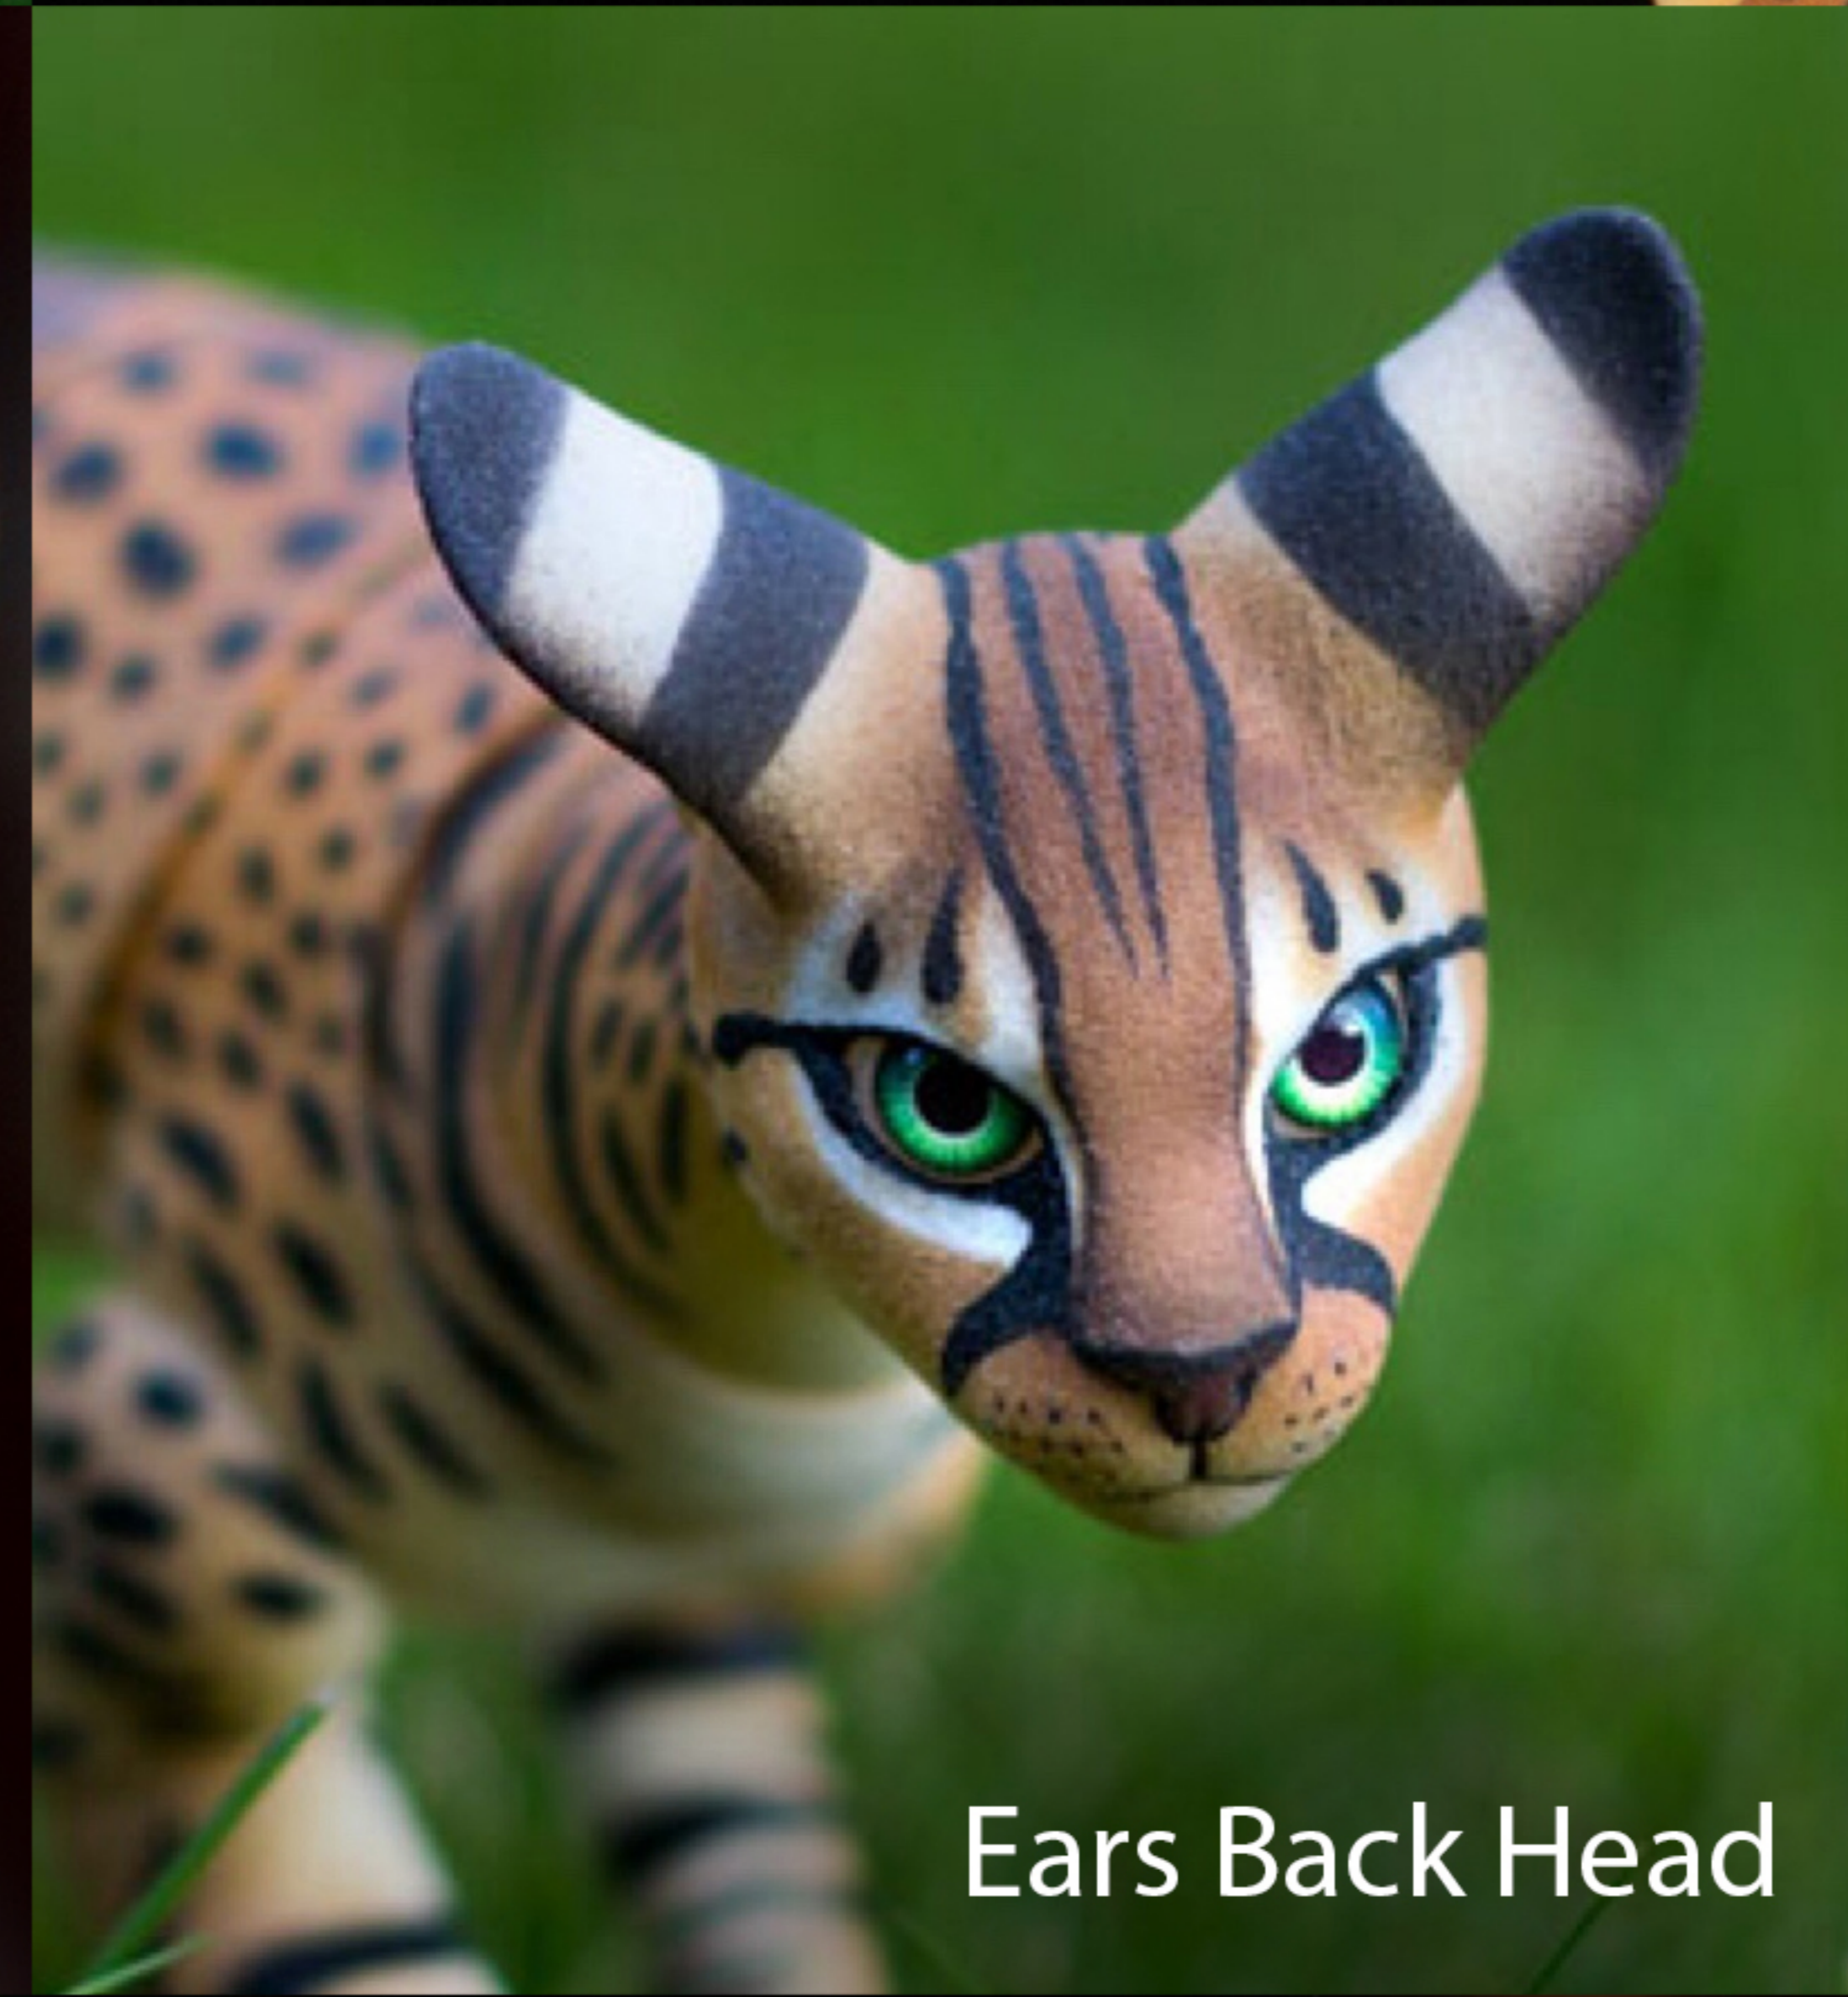

# EXOTIC CAT: SAVANNAH

8 cm  
#43

10 cm  
#44

8 cm \$494  
9 cm \$569  
10 cm \$644  
11 cm \$741

11 cm  
#45

Basic Head

Open Mouth Head

Ears Back Head