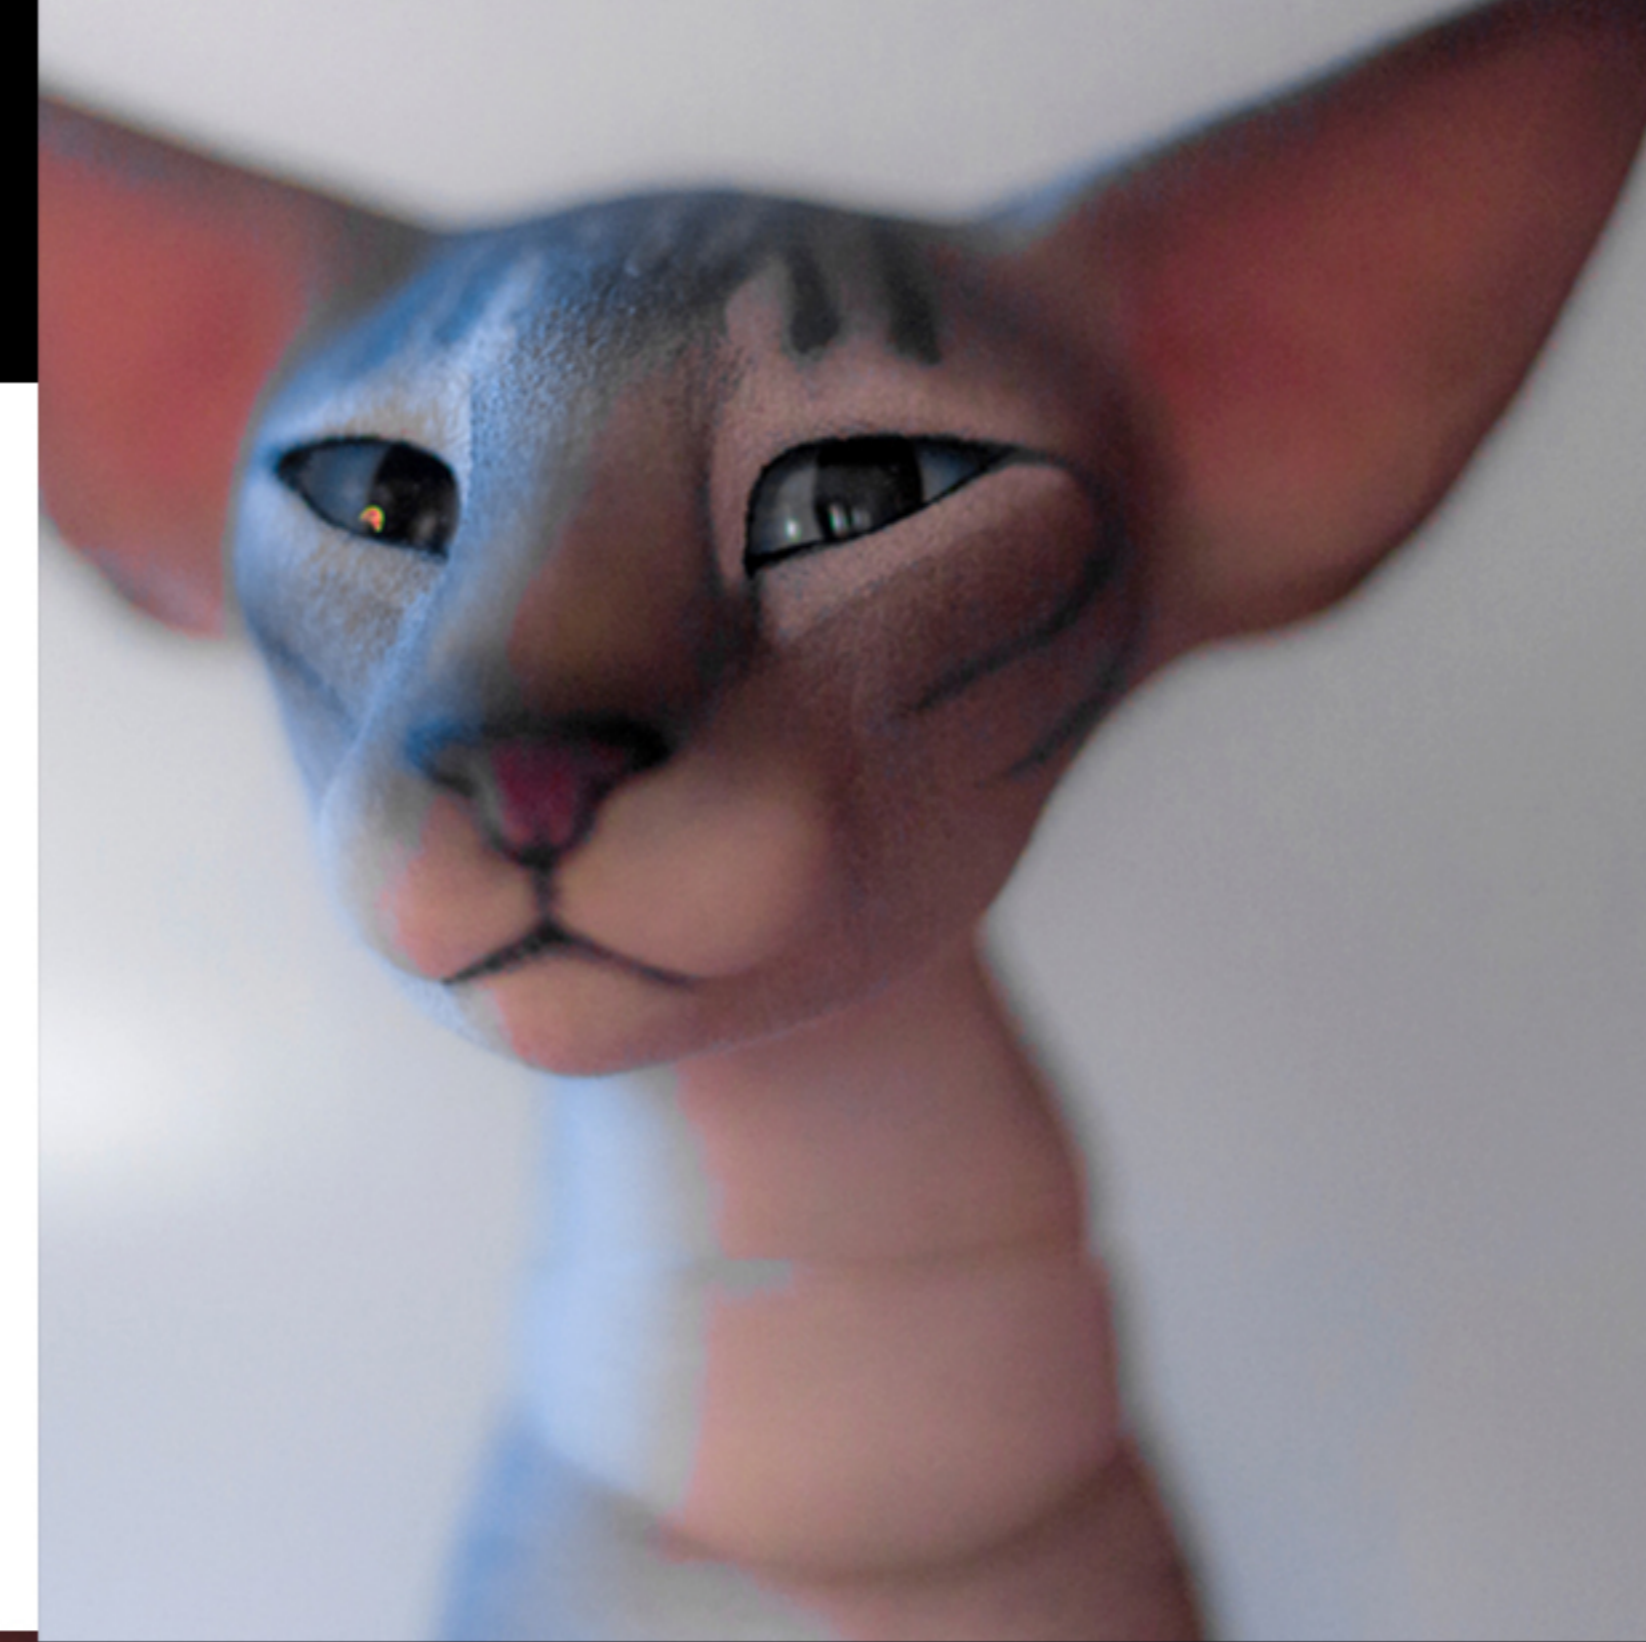

EXTREME ORIENTAL CAT

This model differs from the previous one in many ways, it has a thinner body, longer legs and tail, and two types of heads: Male and Female and each has two options, one with the eyes open and one with semi-closed eyes. These cats are very nice in large sizes (like 8 - 9 - 10 cm at the withers), and complex coloring suits them the best: Tabby (grey or red) and Bengal.

Male Grey Tabby #32